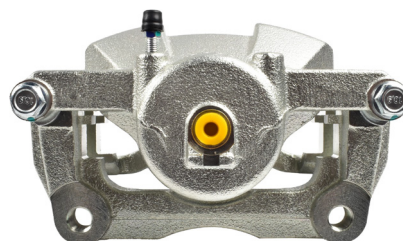

DESCRIPTION	DIMENSIONS (mm)
Caliper Type	Floating
No Piston	1
Piston Diameter mm	60.0
Disc Pad	DB2345
Disc Rotor	DBA2620E
Front/Rear	Front

23

Suitable for use with

X-Trail T32 2.5L

Koleos H2G 2.5L With 18" Wheels

3/2014 on

8/2016 on

STREETSERIES

Toyota
Aurion/Camry

Part No: DBAC1214
Left Hand Caliper
Barcode: 9316391471765

Part No: DBAC1215
Right Hand Caliper
Barcode: 9316391471772

DESCRIPTION	DIMENSIONS (mm)
Caliper Type	Floating
No Piston	1
Piston Diameter mm	63.5
Disc Pad	DB2243
Disc Rotor	DBA2709E
Front/Rear	Front