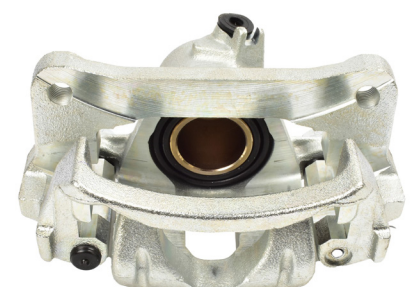

Toyota
FJ Cruiser

Part No: DBAC1184
Left Hand Caliper
Barcode: 9316391467522

Part No: DBAC1185
Right Hand Caliper
Barcode: 9316391467539

DESCRIPTION	DIMENSIONS (mm)
Caliper Type	Floating
No Piston	1
Piston Diameter mm	45.0
Disc Pad	DB1200
Disc Rotor	DBA2737E
Front/Rear	Rear