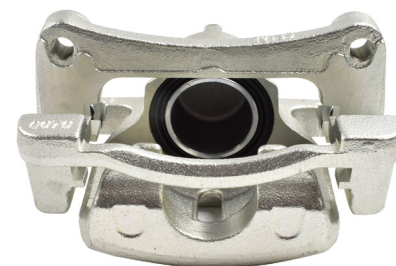

Mazda
CX-3

11

Part No: DBAC1360
Left Hand Caliper
Barcode: 9316391472083

Part No: DBAC1361
Right Hand Caliper
Barcode: 9316391472090

DESCRIPTION	DIMENSIONS (mm)
Caliper Type	Floating
No Piston	1
Piston Diameter mm	34.0
Disc Pad	DB2227
Disc Rotor	DBA2569E
Front/Rear	Rear

Suitable for use with

DK 1.5L & 2.0L

3/2015 on

STREETSERIES

**Mazda
CX-5**

12

Part No: DBAC1362
Left Hand Caliper
Barcode: 9316391472229

Part No: DBAC1363
Right Hand Caliper
Barcode: 9316391472236

DESCRIPTION	DIMENSIONS (mm)
Caliper Type	Floating
No Piston	1
Piston Diameter mm	60.0
Disc Pad	DB2226
Disc Rotor	DBA2548
Front/Rear	Front

Suitable for use with

KE 2.0L, 2.2L, 2.5L

2/2012 - 9/15

**Mazda
CX-5**