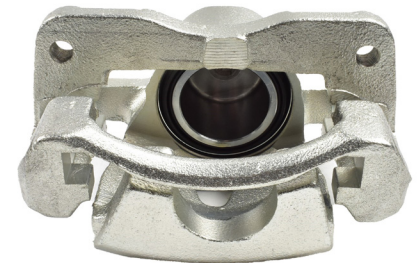

**Toyota
Yaris**

32

Part No: DBAC1166
Left Hand Caliper
Barcode: 9316391471789

Part No: DBAC1167
Right Hand Caliper
Barcode: 9316391471796

DESCRIPTION	DIMENSIONS (mm)
Caliper Type	Floating
No Piston	1
Piston Diameter mm	54.0
Disc Pad	DB1820
Disc Rotor	DBA2718E
Front/Rear	Front

Suitable for use with

NCP130, NCP131 1.3L & 1.5L
NCP91 1.5L

8/2011 - 7/14
8/2008 - 7/11