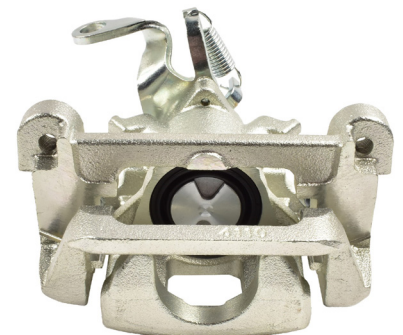

17

Part No: DBAC1350
Left Hand Caliper
Barcode: 9316391471840

Part No: DBAC1351
Right Hand Caliper
Barcode: 9316391471857

DESCRIPTION	DIMENSIONS (mm)
Caliper Type	Floating
No Piston	1
Piston Diameter mm	41.0
Disc Pad	DB2294
Disc Rotor	DBA2237E
Front/Rear	Rear

Suitable for use with

ASX XB, XC, XD	7/2013 on
Outlander ZJ, ZK, ZL With Mechanical Handbrake	11/2012 - 7/21

STREETSERIES

Mitsubishi

Pajero

Part No: DBAC1330
Left Hand Caliper

Barcode: 9316391467546

Part No: DBAC1331
Right Hand Caliper