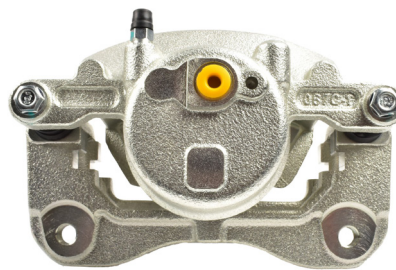

3/2014 on

8/2016 on

STREETSERIES

Toyota
Aurion/Camry

Part No: DBAC1214
Left Hand Caliper
Barcode: 9316391471765

Part No: DBAC1215
Right Hand Caliper
Barcode: 9316391471772

DESCRIPTION	DIMENSIONS (mm)
Caliper Type	Floating
No Piston	1
Piston Diameter mm	63.5
Disc Pad	DB2243
Disc Rotor	DBA2709E
Front/Rear	Front

Suitable for use with

Aurion GSV50 3.5L V6 With PBR front Brakes
Camry ACV40 2.4L
Camry ASV50 2.5L

2/2012 - 3/15
6/2006 - 5/09
10/2011 - 3/15

Toyota
FJ Cruiser

Part No: DBAC1184
Left Hand Caliper
Barcode: 9316391467522