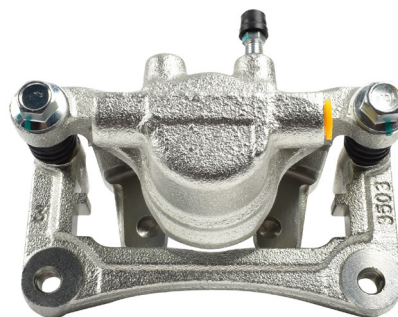

3

**Dodge/Jeep/Mitsubishi
Caliber/Patriot/Lancer**

4

Part No: DBAC1358
Left Hand Caliper

Barcode: 9316391472045

Part No: DBAC1359
Right Hand Caliper

Barcode: 9316391472052

DESCRIPTION	DIMENSIONS (mm)
Caliper Type	Floating
No Piston	1
Piston Diameter mm	35.0
Disc Pad	DB1464
Disc Rotor	DBA2425
Front/Rear	Rear

**Ford
Courier**

5

Part No: DBAC1354
Left Hand Caliper

Barcode: 9316391471901

Part No: DBAC1355
Right Hand Caliper

Barcode: 9316391471918

DESCRIPTION	DIMENSIONS (mm)
Caliper Type	Floating
No Piston	1
Piston Diameter mm	60.0
Disc Pad	DB1366
Disc Rotor	DBA964
Front/Rear	Front