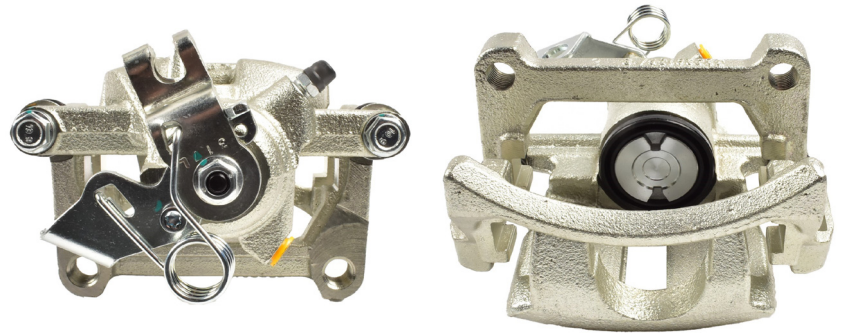

**Volkswagen
Caravelle/Transporter**

Part No: DBAC1352
Left Hand Caliper
Barcode: 9316391471888

Part No: DBAC1353
Right Hand Caliper
Barcode: 9316391471895

DESCRIPTION	DIMENSIONS (mm)
Caliper Type	Floating
No Piston	1
Piston Diameter mm	41.0
Disc Pad	DB1956
Disc Rotor	DBA2247E
Front/Rear	Rear