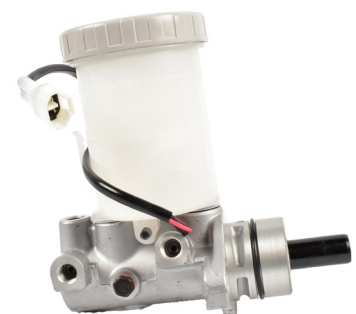

STREETSERIES