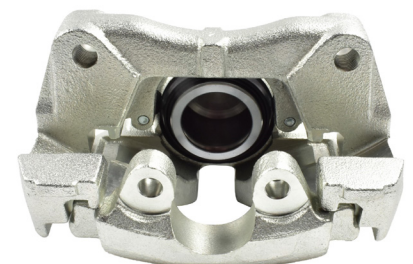

Suitable for use with

Caravelle T6 TDI340 2.0L
Transporter T5 2.0L TD & 2.5L TD
Transporter T5 2.0L Twin Turbo Diesel

12/2015 - 6/20
9/2009 - 4/20
9/2009 - 4/20