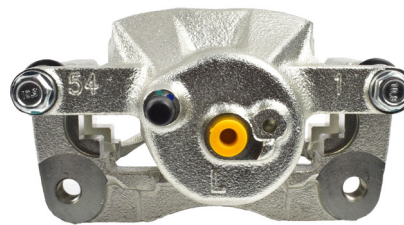

Suitable for use with

NCP130, NCP131 1.3L & 1.5L
NCP91 1.5L

8/2011 - 7/14
8/2008 - 7/11

STREETSERIES

**Volkswagen
Caravelle/Transporter**

33

Part No: DBAC1342
Left Hand Caliper
Barcode: 9316391471864

Part No: DBAC1343
Right Hand Caliper
Barcode: 9316391471871