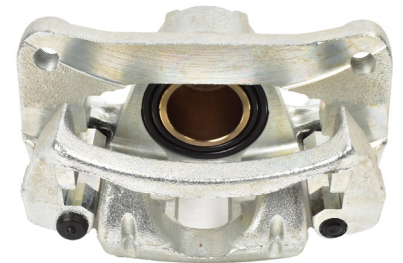

17

Part No: DBAC1350
Left Hand Caliper
Barcode: 9316391471840

Part No: DBAC1351
Right Hand Caliper
Barcode: 9316391471857

DESCRIPTION	DIMENSIONS (mm)
Caliper Type	Floating
No Piston	1
Piston Diameter mm	41.0
Disc Pad	DB2294
Disc Rotor	DBA2237E
Front/Rear	Rear

Suitable for use with

ASX XB, XC, XD	7/2013 on
Outlander ZJ, ZK, ZL With Mechanical Handbrake	11/2012 - 7/21

STREETSERIES

Mitsubishi

Pajero

Part No: DBAC1330
Left Hand Caliper

Barcode: 9316391467546

Part No: DBAC1331
Right Hand Caliper

Barcode: 9316391467553

DESCRIPTION	DIMENSIONS (mm)
Caliper Type	Floating
No Piston	1
Piston Diameter mm	48.0
Disc Pad	DB1200
Disc Rotor	DBA2219E
Front/Rear	Rear

STREETSERIES

18

Suitable for use with

NT, NW, NX 3.2L Turbo Diesel

5/2010 - 3/21

Nissan

Dualis /Juke/Pulsar/Qashqai

Part No: DBAC1090
Left Hand Caliper

Barcode: 9316391472021

Part No: DBAC1091
Right Hand Caliper

Barcode: 9316391472038

DESCRIPTION	DIMENSIONS (mm)
Caliper Type	Floating
No Piston	1
Piston Diameter mm	35.0
Disc Pad	DB1509
Disc Rotor	DBA2331
Front/Rear	Rear