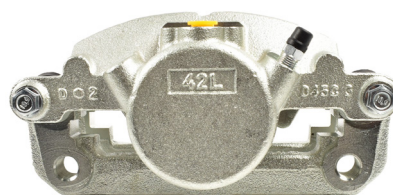

3

**Dodge/Jeep/Mitsubishi
Caliber/Patriot/Lancer**

4

Part No: DBAC1358
Left Hand Caliper

Barcode: 9316391472045

Part No: DBAC1359
Right Hand Caliper

Barcode: 9316391472052

DESCRIPTION	DIMENSIONS (mm)
Caliper Type	Floating
No Piston	1
Piston Diameter mm	35.0
Disc Pad	DB1464
Disc Rotor	DBA2425
Front/Rear	Rear

**Ford
Courier**

5

Part No: DBAC1354
Left Hand Caliper

Barcode: 9316391471901

Part No: DBAC1355
Right Hand Caliper

Barcode: 9316391471918

DESCRIPTION	DIMENSIONS (mm)
Caliper Type	Floating
No Piston	1
Piston Diameter mm	60.0
Disc Pad	DB1366
Disc Rotor	DBA964
Front/Rear	Front

Suitable for use with

- PE 2.5L 4WD With Manual Hubs* 2/1999 - 04

**Ford/Mazda
Courier/B2600/BT50**

6

Part No: DBAC1354
Left Hand Caliper
Barcode: 9316391471901

Part No: DBAC1355
Right Hand Caliper
Barcode: 9316391471918