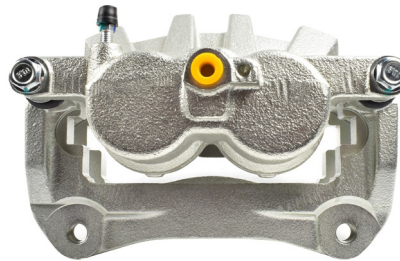

Lexus/Toyota
NX300h/RX270/Kluger

10

Part No: DBAC1060
Left Hand Caliper
Barcode: 9316391471963

Part No: DBAC1061
Right Hand Caliper
Barcode: 9316391471970

DESCRIPTION	DIMENSIONS (mm)
Caliper Type	Floating
No Piston	2
Piston Diameter mm	45.0
Disc Pad	DB2004
Disc Rotor	DBA2748E
Front/Rear	Front

Suitable for use with

NX300h AYZ15 2.5L

7/2014 - 8/17

RX270 AGL10 2.7L

3/2012 - 8/15

Kluger GSU40, GSU45 3.5L V6

5/2007 - 11/13