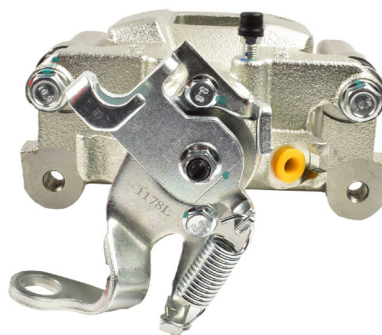

3

**Dodge/Jeep/Mitsubishi
Caliber/Patriot/Lancer**

4

Part No: DBAC1358
Left Hand Caliper

Barcode: 9316391472045

Part No: DBAC1359
Right Hand Caliper

Barcode: 9316391472052

DESCRIPTION	DIMENSIONS (mm)
Caliper Type	Floating
No Piston	1
Piston Diameter mm	35.0
Disc Pad	DB1464
Disc Rotor	DBA2425
Front/Rear	Rear

17

Part No: DBAC1350
Left Hand Caliper
Barcode: 9316391471840

Part No: DBAC1351
Right Hand Caliper
Barcode: 9316391471857

DESCRIPTION	DIMENSIONS (mm)
Caliper Type	Floating
No Piston	1
Piston Diameter mm	41.0
Disc Pad	DB2294
Disc Rotor	DBA2237E
Front/Rear	Rear

Suitable for use with

ASX XB, XC, XD	7/2013 on
Outlander ZJ, ZK, ZL With Mechanical Handbrake	11/2012 - 7/21

STREETSERIES

Mitsubishi

Pajero

Part No: DBAC1330
Left Hand Caliper

Barcode: 9316391467546

Part No: DBAC1331
Right Hand Caliper