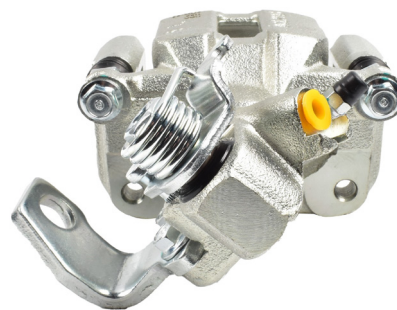

DESCRIPTION	DIMENSIONS (mm)
Caliper Type	Floating
No Piston	1
Piston Diameter mm	34.0
Disc Pad	DB1265
Disc Rotor	DBA2616E
Front/Rear	Rear

8

Suitable for use with

FD 1.8L & 2.0L

9/2005 - 1/12

STREETSERIES

Infiniti/Nissan
Q50/Murano/Pathfinder

Part No: **DBAC1356**
Left Hand Caliper
Barcode: **9316391471987**

Part No: **DBAC1357**
Right Hand Caliper
Barcode: **9316391471994**

DESCRIPTION	DIMENSIONS (mm)
Caliper Type	Floating
No Piston	1
Piston Diameter mm	43.0
Disc Pad	DB1509
Disc Rotor	DBA2313E
Front/Rear	Rear