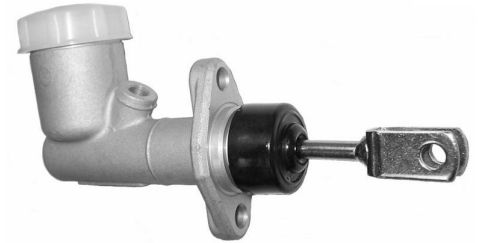

STREETSERIES

**Trailer
Various**

Part No: DBABM6575

Barcode: 9316391467157

Suitable for use with

All trailers with a 3/4" Bore

DESCRIPTION	DIMENSIONS (mm)
Bore Size	19.05 (3/4")
Front Port	3/8" x 24 Ball
Rear Port	
Hydraulic Type	Brake Master Cylinder

40