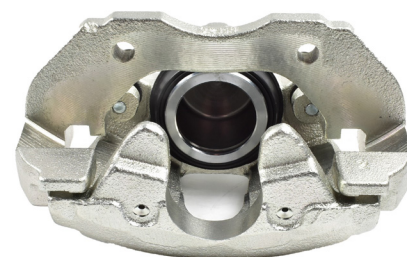

DESCRIPTION	DIMENSIONS (mm)
Caliper Type	Floating
No Piston	1
Piston Diameter mm	57.0
Disc Pad	DB1679
Disc Rotor	DBA2956
Front/Rear	Front

14

Suitable for use with

BK SP23 2.3L
BL 2.2L & 2.5L

9/2003 - 3/09
1/2009 on

STREETSERIES

Mazda
Mazda3

Part No: DBAC1208
Left Hand Caliper
Barcode: 9316391472069

Part No: DBAC1209
Right Hand Caliper
Barcode: 9316391472076

DESCRIPTION	DIMENSIONS (mm)
Caliper Type	Floating
No Piston	1
Piston Diameter mm	57.0
Disc Pad	DB1679
Disc Rotor	DBA2954E
Front/Rear	Front