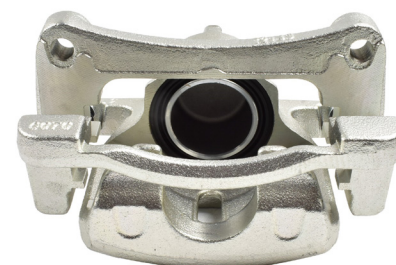

DESCRIPTION	DIMENSIONS (mm)
Caliper Type	Floating
No Piston	1
Piston Diameter mm	60.0
Disc Pad	DB2226
Disc Rotor	DBA2548
Front/Rear	Front

Suitable for use with

KE 2.0L, 2.2L, 2.5L

2/2012 - 9/15

**Mazda
CX-5**

13

Part No: DBAC1362
Left Hand Caliper
Barcode: 9316391472229

Part No: DBAC1363
Right Hand Caliper
Barcode: 9316391472236

DESCRIPTION	DIMENSIONS (mm)
Caliper Type	Floating
No Piston	1
Piston Diameter mm	60.0
Disc Pad	DB2226
Disc Rotor	DBA3552E
Front/Rear	Front