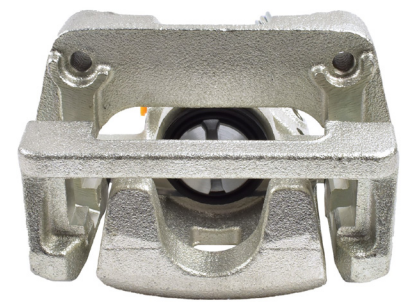

Mazda
CX-3

11

Part No: DBAC1360
Left Hand Caliper
Barcode: 9316391472083

Part No: DBAC1361
Right Hand Caliper
Barcode: 9316391472090

DESCRIPTION	DIMENSIONS (mm)
Caliper Type	Floating
No Piston	1
Piston Diameter mm	34.0
Disc Pad	DB2227
Disc Rotor	DBA2569E
Front/Rear	Rear

Suitable for use with

DK 1.5L & 2.0L

3/2015 on

STREETSERIES

**Mazda
CX-5**

12

Part No: DBAC1362
Left Hand Caliper
Barcode: 9316391472229

Part No: DBAC1363
Right Hand Caliper
Barcode: 9316391472236