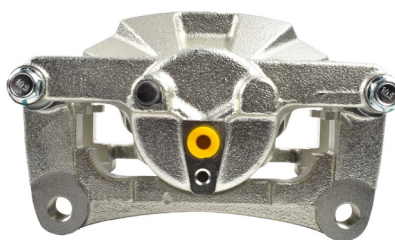

Mazda
CX-3

11

Part No: DBAC1360
Left Hand Caliper
Barcode: 9316391472083

Part No: DBAC1361
Right Hand Caliper
Barcode: 9316391472090

DESCRIPTION	DIMENSIONS (mm)
Caliper Type	Floating
No Piston	1
Piston Diameter mm	34.0
Disc Pad	DB2227
Disc Rotor	DBA2569E
Front/Rear	Rear

Suitable for use with

DK 1.5L & 2.0L

3/2015 on

STREETSERIES

**Mazda
CX-5**

12

Part No: DBAC1362
Left Hand Caliper
Barcode: 9316391472229

Part No: DBAC1363
Right Hand Caliper
Barcode: 9316391472236

DESCRIPTION	DIMENSIONS (mm)
Caliper Type	Floating
No Piston	1
Piston Diameter mm	60.0
Disc Pad	DB2226
Disc Rotor	DBA2548
Front/Rear	Front

Suitable for use with

KE 2.0L, 2.2L, 2.5L

2/2012 - 9/15

**Mazda
CX-5**

13

Part No: DBAC1362
Left Hand Caliper
Barcode: 9316391472229

Part No: DBAC1363
Right Hand Caliper
Barcode: 9316391472236

DESCRIPTION	DIMENSIONS (mm)
Caliper Type	Floating
No Piston	1
Piston Diameter mm	60.0
Disc Pad	DB2226
Disc Rotor	DBA3552E
Front/Rear	Front