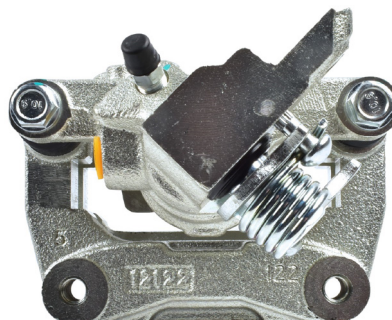

Suitable for use with

DK 1.5L & 2.0L

3/2015 on