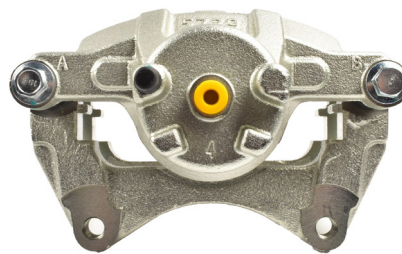

Mitsubishi
ASX/Lancer/Outlander

16

Part No: DBAC1348
Left Hand Caliper
Barcode: 9316391471826

Part No: DBAC1349
Right Hand Caliper
Barcode: 9316391471833

DESCRIPTION	DIMENSIONS (mm)
Caliper Type	Floating
No Piston	1
Piston Diameter mm	57.0
Disc Pad	DB1441
Disc Rotor	DBA2422
Front/Rear	Front

Suitable for use with

ASX XA, XB, XC, XD	7/2010 on
Lancer CF GSR 2.4L	10/2016 - 1/19
Lancer CJ Aspire & VR-X 2.4L	10/2008 - 2012
Lancer CJ VR-X 2.0L	10/2008 - 2012
Outlander ZG, ZH, ZJ, ZK, ZL	10/2006 - 7/21