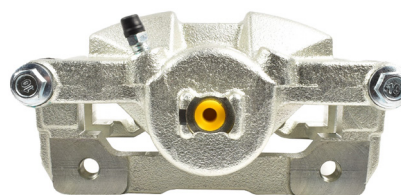

Suitable for use with

FD 1.8L & 2.0L 9/2005 - 1/12