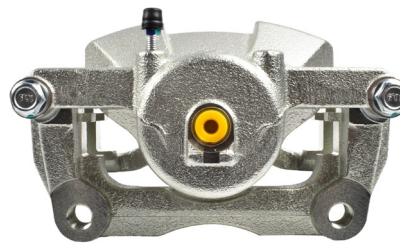

Suitable for use with

Dualis J10 2.0L
Qashqai J10 2.0L

10/2007 - 8/12
7/2010 on