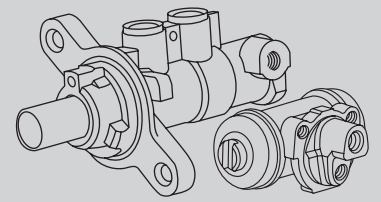

RENAULT

22

Part No: **DBAWC21075**

Wheel Cylinder L/H

Barcode: **9316391476913**

Part No: **DBAWC21075**

Wheel Cylinder R/H

Barcode: **9316391476913**

DESCRIPTION	DIMENSIONS (mm)
Bore Size	17.46 (11/16")
Port Size 1	10 x 1 Inv
Port Size 2	
Location	Rear

Suitable for use with

Clio	X98 .9L Petrol Turbo FWD	9/2013 - 1/16
Clio	X98 1.2L Petrol Turbo FWD	9/2013 - 10/20

STREETSERIES

RENAULT

23

Part No: **DBAWC21074**

Wheel Cylinder L/H

Barcode: **9316391476906**

Part No: **DBAWC21074**

Wheel Cylinder R/H

Barcode: **9316391476906**

DESCRIPTION	DIMENSIONS (mm)
Bore Size	19.05 (3/4")
Port Size 1	10 x 1 Ball
Port Size 2	
Location	Rear

Suitable for use with

Clio	X98 1.2L Petrol Turbo FWD	9/2013 - 10/20

STREETSERIES

SUZUKI

24

Part No: **DBAWC21073**

Wheel Cylinder L/H

Barcode: **9316391476890**

Part No: **DBAWC21073**

Wheel Cylinder R/H

Barcode: **9316391476890**

DESCRIPTION	DIMENSIONS (mm)
Bore Size	17.46 (11/16")
Port Size 1	10 x 1 Inv
Port Size 2	
Location	Rear

Suitable for use with

Alto	GF 1.0L Petrol FWD	7/2009 - 1/15

STREETSERIES