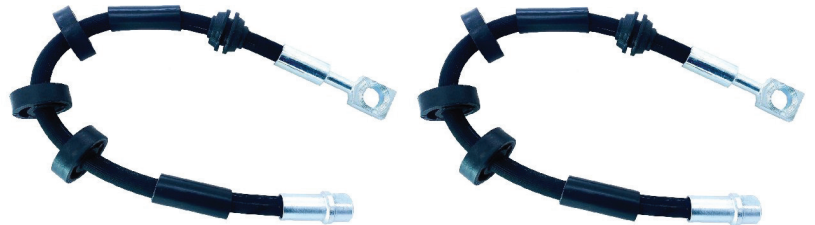

MERCEDES BENZ

44

Part No: DBAH2438
Location: Front Hose L/H
Barcode: 9316391487360

DESCRIPTION	DIMENSIONS (mm)
Hose Length mm	615.0

Part No: DBAH2438
Location: Front Hose R/H
Barcode: 9316391487360

Suitable for use with
A180 V177 1.3L Petrol Turbo FWD 6/2019 - 11/19
A250 W177 4Matic 2.0L Petrol Turbo AWD 12/2018 - 11/19
GLA200 H247 1.3L Petrol Turbo FWD 2/2020 on
GLA250 H247 4Matic 2.0L Petrol Turbo AWD 2/2020 on
GLB200 X247 1.3L Petrol Turbo FWD 8/2019 on
GLB250 X247 4Matic 2.0L Petrol Turbo AWD 8/2019 on