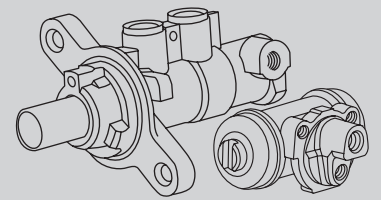

HONDA

19

Part No: DBAWC21071
Wheel Cylinder L/H

Barcode: 9316391476876

Part No: DBAWC21071
Wheel Cylinder R/H

Barcode: 9316391476876

Suitable for use with

City GM 1.5L Vti-L Petrol FWD 4/2014 on
Jazz GF 1.5L Vti Petrol FWD 7/2014 - 1/21

DESCRIPTION	DIMENSIONS (mm)
Bore Size	17.46 (11/16")
Port Size 1	10 x 1 Inv
Port Size 2	
Location	Rear

STREETSERIES

HONDA

20

Part No: DBAWC21067
Wheel Cylinder L/H

Barcode: 9316391476869

Part No: DBAWC21067
Wheel Cylinder R/H

Barcode: 9316391476869

Suitable for use with

Civic FD 1.3L Hybrid Petrol/Electric FWD 2/2006 - 1/12

DESCRIPTION	DIMENSIONS (mm)
Bore Size	19.05 (3/4")
Port Size 1	10 x 1 Ball
Port Size 2	
Location	Rear

STREETSERIES

JEEP

21

Part No: DBAWC21072
Wheel Cylinder L/H

Barcode: 9316391476883

Part No: DBAWC21072
Wheel Cylinder R/H

Barcode: 9316391476883

Suitable for use with

Cherokee KJ 2.5L Sport Turbo Diesel 4WD 9/2001 - 10/03
Cherokee KJ 3.7L Limited Petrol 4WD 9/2001 - 2/08

DESCRIPTION	DIMENSIONS (mm)
Bore Size	20.64 (13/16")
Port Size 1	10 x 1 Inv
Port Size 2	
Location	Rear

STREETSERIES