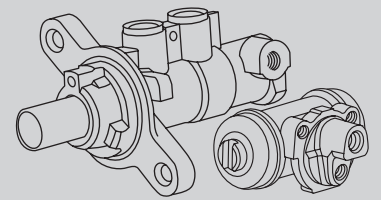

MERCEDES BENZ

Part No: DBABM11199

Barcode: 9316391483867

DESCRIPTION	DIMENSIONS (mm)
Bore Size	20.64 (13/16")/25.40 (1")
Front Port	12 x 1 Ball (x2)
Rear Port	12 x 1 Ball

13

Suitable for use with

C230	W203 2.5L Petrol RWD	8/2005 - 6/07
C320	W203 3.2L V6 Petrol RWD	11/2000 - 8/05
C350	W203 3.5L V6 Petrol RWD	8/2005 - 6/06
CLK240	C209 2.6L Petrol RWD	11/2002 - 8/05
CLK320	C209 3.2L Petrol RWD	6/2002 - 8/05
CLK500	C209 5.0L V8 Petrol RWD	6/2002 - 8/06
SL65 AMG	R230 6.0L V12 Twin Turbo Petrol RWD	10/2004 - 7/12
SLK300	R171 3.0L V6 Petrol RWD	3/2010 - 6/11
SLK350	R171 3.5L V6 Petrol RWD	8/2004 - 5/08

STREETSERIES

MERCEDES BENZ

Part No: DBABM11106

Barcode: 9316391473370

DESCRIPTION	DIMENSIONS (mm)
Bore Size	25.40 (1")
Front Port	12 x 1 Ball
Rear Port	12 x 1 Ball

14

Suitable for use with

ML320	W163 3.2L V6 Petrol 4WD	9/1998 - 4/03

STREETSERIES

TOYOTA

Part No: DBABM11104

Barcode: 9316391471642

DESCRIPTION	DIMENSIONS (mm)
Bore Size	22.22 (7/8")
Front Port	12 x 1 Inv
Rear Port	12 x 1 Inv

15

Suitable for use with

Fortuner	GUN156 2.8L Turbo Diesel 4WD	7/2015 - 4/20
Hilux	GUN125 2.4L Turbo Diesel 4WD	5/2015 - 4/20
Hilux	TGN121 2.7L Petrol RWD	5/2015 - 4/20
Hilux	GUN126 2.8L Turbo Diesel 4WD	5/2015 - 6/22

STREETSERIES