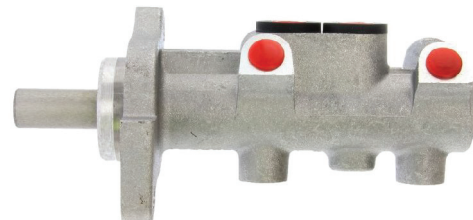

STREETSERIES

MERCEDES BENZ

Part No: DBABM11106

Barcode: 9316391473370

DESCRIPTION	DIMENSIONS (mm)
Bore Size	25.40 (1")
Front Port	12 x 1 Ball
Rear Port	12 x 1 Ball

14

Suitable for use with

ML320	W163 3.2L V6 Petrol 4WD	9/1998 - 4/03
-------	-------------------------	---------------