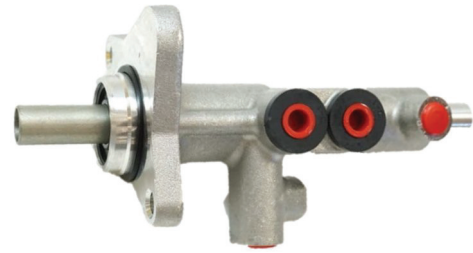

Suitable for use with

C230	W203 2.5L Petrol RWD	8/2005 - 6/07
C320	W203 3.2L V6 Petrol RWD	11/2000 - 8/05
C350	W203 3.5L V6 Petrol RWD	8/2005 - 6/06
CLK240	C209 2.6L Petrol RWD	11/2002 - 8/05
CLK320	C209 3.2L Petrol RWD	6/2002 - 8/05
CLK500	C209 5.0L V8 Petrol RWD	6/2002 - 8/06
SL65 AMG	R230 6.0L V12 Twin Turbo Petrol RWD	10/2004 - 7/12
SLK300	R171 3.0L V6 Petrol RWD	3/2010 - 6/11
SLK350	R171 3.5L V6 Petrol RWD	8/2004 - 5/08