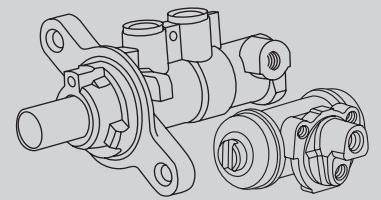

TOYOTA

Part No: DBABM11148

Barcode: 9316391473790

Suitable for use with

Hilux KUN26 SR5 3.0L Turbo Diesel 4WD 7/2011 - 3/15

DESCRIPTION	DIMENSIONS (mm)
Bore Size	22.22 (7/8")
Front Port	10 x 1 Inv
Rear Port	10 x 1 Inv

16

STREETSERIES

TOYOTA

Part No: DBABM11105

Barcode: 9316391471659

Suitable for use with

Hilux TGN121 2.7L Petrol RWD 5/2015 - 4/20
Hilux GUN126 2.8L Turbo Diesel 4WD 5/2015 - 4/20
Hilux GUN136 2.8L Turbo Diesel RWD 5/2015 - 4/20

DESCRIPTION	DIMENSIONS (mm)
Bore Size	22.22 (7/8")
Front Port	12 x 1 Inv
Rear Port	12 x 1 Inv

17

STREETSERIES

VOLKSWAGEN

Part No: DBABM11187

Barcode: 9316391474162

Suitable for use with

Multivan T5 2.0L (CCHA Engine) Turbo Diesel FWD 9/2015 - 1/16
Transporter T5 2.0L (CAAB Engine) Turbo Diesel FWD 3/2010 - 9/15
Transporter T5 2.0L (CAAC Engine) Turbo Diesel FWD 9/2009 - 9/15
Transporter T5 2.0L (CFCA Engine) Twin Turbo Diesel FWD 9/2009 - 9/15
Transporter T5 2.0L (CFCA Engine) Twin Turbo Diesel 4WD 3/2010 - 8/15

DESCRIPTION	DIMENSIONS (mm)
Bore Size	26.98 (1.1/16")
Front Port	12 x 1 Ball
Rear Port	12 x 1 Ball

18

STREETSERIES