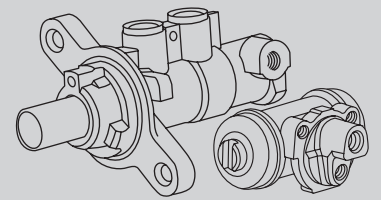

STREETSERIES

**MERCEDES S300, S350, S400 & S500
SERIES 222 & 217**

6

Part No : **DBA3379HOE**

Barcode : **9316391484086**

DESCRIPTION & DIMENSIONS (mm)	
Surface Design	HC
Vent Design	VENTED
Diameter	320
Height	48
Thickness	24
Min/Max Thickness	21.4
Centre Hole	69
No. Bolts	5
Position	REAR
Year Manufactured	11/2013 ->

STREETSERIES

BMW

Part No: DBABM11133

Barcode: 9316391473646

Suitable for use with

X4 F26 xDrive 20d 2.0L Turbo Diesel AWD 6/2014 - 4/18

DESCRIPTION	DIMENSIONS (mm)
Bore Size	26.98 (1.1/16")
Front Port	12 x 1 Ball
Rear Port	12 x 1 Ball