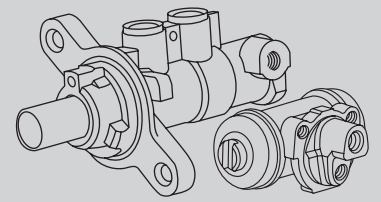

HOLDEN

Part No: DBABM11202

Barcode: 9316391483898

Suitable for use with

CR-V RD 2.0L Petrol 4WD 3/1999 - 12/01

DESCRIPTION	DIMENSIONS (mm)
Bore Size	23.81 (15/16")
Front Port	10 x 1 Inv
Rear Port	10 x 1 Inv

10

STREETSERIES

HYUNDAI

Part No: DBABM11180

Barcode: 9316391474094

Suitable for use with

iMax TQ 2.4L Petrol RWD 2/2008 on

DESCRIPTION	DIMENSIONS (mm)
Bore Size	26.98 (1.1/16")
Front Port	10 x 1 Ball
Rear Port	10 x 1 Ball

11

STREETSERIES

KIA

Part No: DBABM11112

Barcode: 9316391473431

Suitable for use with

Carnival KV11 2.5L Petrol FWD 11/1999 - 12/0

DESCRIPTION	DIMENSIONS (mm)
Bore Size	26.98 (1.1/16")
Front Port	10 x 1 Ball
Rear Port	10 x 1 Ball

12

STREETSERIES