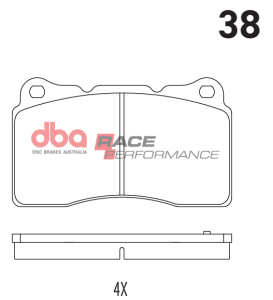

35

Hyundai/Kia & Ssangyong
1991-2014 F

Part No : **DB1167RP**

Barcode : **9316391482563**

DESCRIPTION & DIMENSIONS (mm)			
Set Contains	4 Pads		
Pad Overall Length	137.2	Pad Overall Length	
Pad Overall Height	54.2	Pad Overall Height	
Pad Thickness	16.9	Pad Thickness	
Position	Front		
Year	1991 - 2014		

MAZDA MX5 NA, 89 - 93 F

Part No : **DB1178RP**

Barcode : **9316391482822**

DESCRIPTION & DIMENSIONS (mm)			
Set Contains	4 Pads		
Pad Overall Length	110.1	Pad Overall Length	
Pad Overall Height	46	Pad Overall Height	
Pad Thickness	14.4	Pad Thickness	
Position	Front		
Year	1989 - 1993		

Audi 2005 - on F

Part No : **DB2210RP**

Barcode : **9316391482716**

DESCRIPTION & DIMENSIONS (mm)			
Set Contains	4 Pads		
Pad Overall Length	155.4	Pad Overall Length	156.5
Pad Overall Height	73	Pad Overall Height	73
Pad Thickness	17.8	Pad Thickness	17.8
Position	Front		
Year	2005 ->		