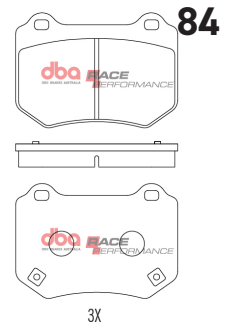

Subaru WRX Sti 2018 - On R

Part No : **DB15007RP**
Barcode : **9316391482884**

DESCRIPTION & DIMENSIONS (mm)			
Set Contains	4 Pads		
Pad Overall Length	103.6	Pad Overall Length	
Pad Overall Height	73.4	Pad Overall Height	
Pad Thickness	14.7	Pad Thickness	
Position	Rear		
Year	2018 ->