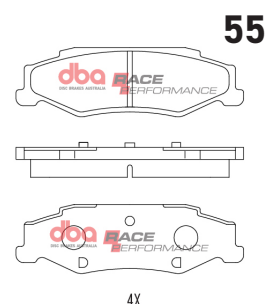

Chevrolet Camaro/Corvette F

Part No : DB8943RP
Barcode : 9316391482877

DESCRIPTION & DIMENSIONS (mm)			
Set Contains	4 Pads		
Pad Overall Length	109.4	Pad Overall Length	
Pad Overall Height	62	Pad Overall Height	
Pad Thickness	15	Pad Thickness	
Position	Front		
Year	2004		

Chevrolet Camaro/Corvette/ Holden/ HSV R

Part No : DB1354RP
Barcode : 9316391482921

DESCRIPTION & DIMENSIONS (mm)			
Set Contains	4 Pads		
Pad Overall Length	113.7	Pad Overall Length	
Pad Overall Height	55	Pad Overall Height	
Pad Thickness	14.4	Pad Thickness	
Position	Rear		
Year	1987 - 2002		

Chevrolet Corvette R

Part No : DB8285RP
Barcode : 9316391483836

DESCRIPTION & DIMENSIONS (mm)			
Set Contains	4 Pads		
Pad Overall Length	121.5	Pad Overall Length	
Pad Overall Height	36.9	Pad Overall Height	
Pad Thickness	16	Pad Thickness	
Position	Rear		
Year	2004		