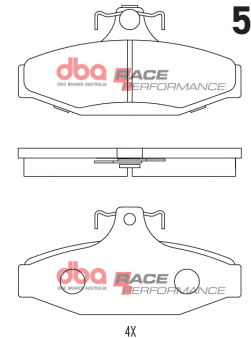

56

Ford 1999-2014 R

Part No : **DB1376RP**

Barcode : **9316391482495**

DESCRIPTION & DIMENSIONS (mm)			
Set Contains	4 Pads		
Pad Overall Length	97.8	Pad Overall Length	
Pad Overall Height	50	Pad Overall Height	
Pad Thickness	16.5	Pad Thickness	
Position	Rear		
Year	1999 - 2014		

57

Ford 2005-2014 R

Part No : **DB1675RP**

Barcode : **9316391482440**

DESCRIPTION & DIMENSIONS (mm)			
Set Contains	4 Pads		
Pad Overall Length	151.6	Pad Overall Length	
Pad Overall Height	51.7	Pad Overall Height	
Pad Thickness	15.1	Pad Thickness	
Position	Rear		
Year	2005 - 2014		