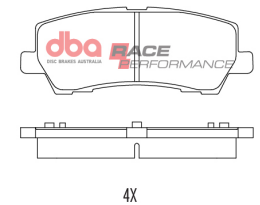

62

Ford Mustang 2015
Single Piston R

Part No : **DB9022RP**

Barcode : **9316391482587**

DESCRIPTION & DIMENSIONS (mm)			
Set Contains	4 Pads		
Pad Overall Length	126.6	Pad Overall Length	
Pad Overall Height	47.3	Pad Overall Height	
Pad Thickness	16.5	Pad Thickness	
Position	Rear		
Year	2014 ->		