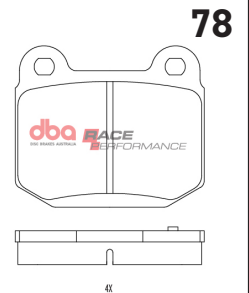

**Nissan 350Z & Subaru
1990-2008 R**

Part No : DB1521RP
Barcode : 9316391482525

DESCRIPTION & DIMENSIONS (mm)			
Set Contains	4 Pads		
Pad Overall Length	76.5	Pad Overall Length	
Pad Overall Height	65.5	Pad Overall Height	
Pad Thickness	13.7	Pad Thickness	
Position	Rear		
Year	1990 - 2008