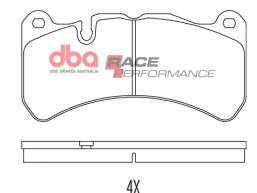

57

Ford 2005-2014 R

Part No : **DB1675RP**

Barcode : **9316391482440**

DESCRIPTION & DIMENSIONS (mm)			
Set Contains	4 Pads		
Pad Overall Length	151.6	Pad Overall Length	
Pad Overall Height	51.7	Pad Overall Height	
Pad Thickness	15.1	Pad Thickness	
Position	Rear		
Year	2005 - 2014		

58

Ford BF / Mercedes CLK55 AMG
Brembo 2004 - on F

Part No : **DB1845RP**

Barcode : **9316391482433**

DESCRIPTION & DIMENSIONS (mm)			
Set Contains	4 Pads		
Pad Overall Length	162	Pad Overall Length	
Pad Overall Height	81.4	Pad Overall Height	
Pad Thickness	15.4	Pad Thickness	
Position	Front		
Year	2004 ->		

59

Ford Falcon BA - BF F

Part No : **DB1473RP**

Barcode : **9316391482457**

DESCRIPTION & DIMENSIONS (mm)			
Set Contains	4 Pads		
Pad Overall Length	189.3	Pad Overall Length	
Pad Overall Height	57.1	Pad Overall Height	
Pad Thickness	14.8	Pad Thickness	
Position	Front		
Year	2002 - 2008		