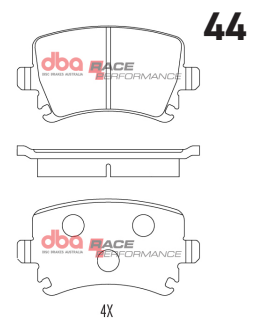

**Audi TT/A3/Skoda Octavia/
Volkswagon Golf/Tiguan 2012 - On F**

Part No : DB2383RP

Barcode : 9316391482624

DESCRIPTION & DIMENSIONS (mm)			
Set Contains	4 Pads		
Pad Overall Length	160.2	Pad Overall Length	
Pad Overall Height	65.4	Pad Overall Height	
Pad Thickness	18.9	Pad Thickness	
Position	Front		
Year	2012 ->		

**Audi TT/A3/Skoda Octavia/
Volkswagon Golf/Tiguan 2012 - On F**

Part No : DB2384RP

Barcode : 9316391482631

DESCRIPTION & DIMENSIONS (mm)			
Set Contains	4 Pads		
Pad Overall Length	123.2	Pad Overall Length	123.2
Pad Overall Height	61.4	Pad Overall Height	56.3
Pad Thickness	15.5	Pad Thickness	15.5
Position	Rear		
Year	2012 ->		

**Audi/BMW/Skoda &
VW 2004-2014 R**

Part No : DB1865RP

Barcode : 9316391482730

DESCRIPTION & DIMENSIONS (mm)			
Set Contains	4 Pads		
Pad Overall Length	105.4	Pad Overall Length	
Pad Overall Height	55.8	Pad Overall Height	
Pad Thickness	16	Pad Thickness	
Position	Rear		
Year	2004 - 2014		

**Audi/Citroen/Peugeot/Skoda &
VW 2004-2014 F- on F**

Part No : DB1849RP

Barcode : 9316391482723

DESCRIPTION & DIMENSIONS (mm)			
Set Contains	4 Pads		
Pad Overall Length	156.5	Pad Overall Length	155.2
Pad Overall Height	71.7	Pad Overall Height	66.1
Pad Thickness	19.3	Pad Thickness	19.3
Position	Front		
Year	2004 - 2014		