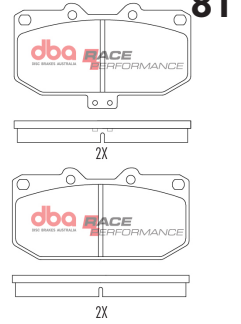

65

Holden HQ -HJ

Part No : DB6RP

Barcode : 9316391482907

DESCRIPTION & DIMENSIONS (mm)			
Set Contains	4 Pads		
Pad Overall Length	139.4	Pad Overall Length	139.3
Pad Overall Height	54.4	Pad Overall Height	60.8
Pad Thickness	13.1	Pad Thickness	13.1
Position	Front		
Year	1971 - 1976		

**Nissan GTR/
Jeep Grand Cherokee/
Cadillac CTS/Chevrolet Camaro F**

Part No : DB2375RP
Barcode : 9316391482761

DESCRIPTION & DIMENSIONS (mm)			
Set Contains	4 Pads		
Pad Overall Length	189.7	Pad Overall Length	
Pad Overall Height	93	Pad Overall Height	
Pad Thickness	15.4	Pad Thickness	
Position	Front		
Year	2012 ->		

Nissan Skyline / 300ZX &
Subaru Imprezza 1989-2004 F

Part No : **DB1170RP**
Barcode : **9316391482501**

DESCRIPTION & DIMENSIONS (mm)			
Set Contains	4 Pads		
Pad Overall Length	119.3	Pad Overall Length	
Pad Overall Height	71.1	Pad Overall Height	
Pad Thickness	14.5	Pad Thickness	
Position	Front		
Year	1989 - 2004		