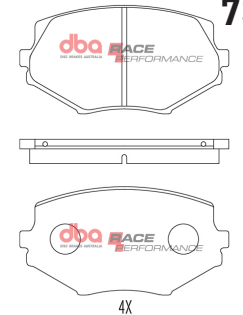

HSV VY Harrop Kit R

Part No : **DB1356RP**
Barcode : **9316391482549**

DESCRIPTION & DIMENSIONS (mm)			
Set Contains	4 Pads		
Pad Overall Length	97.8	Pad Overall Length	
Pad Overall Height	50	Pad Overall Height	
Pad Thickness	16.5	Pad Thickness	
Position	Rear		
Year	1997 - 2006		

71

Hyundai 1986-2014 F

Part No : **DB1252RP**
Barcode : **9316391482556**

DESCRIPTION & DIMENSIONS (mm)			
Set Contains	4 Pads		
Pad Overall Length	127.2	Pad Overall Length	
Pad Overall Height	49.5	Pad Overall Height	
Pad Thickness	15	Pad Thickness	
Position	Front		
Year	1986 - 2014		

72

MAZDA MX5 NA, NB 94 - 04 F

Part No : **DB1282RP**
Barcode : **9316391482778**

DESCRIPTION & DIMENSIONS (mm)			
Set Contains	4 Pads		
Pad Overall Length	110	Pad Overall Length	
Pad Overall Height	57.2	Pad Overall Height	
Pad Thickness	12.3	Pad Thickness	
Position	Front		
Year	1994 - 2004		