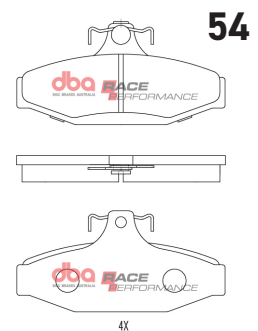

Chev/Ford/ Holden & Pontiac 1988-2002 F

Part No : DB1353RP
Barcode : 9316391482594

DESCRIPTION & DIMENSIONS (mm)			
Set Contains	4 Pads		
Pad Overall Length	131.8	Pad Overall Length	
Pad Overall Height	70.6	Pad Overall Height	
Pad Thickness	16.5	Pad Thickness	
Position	Front		
Year	1988 - 2002		

Chevrolet Camaro/Corvette F

Part No : DB8943RP
Barcode : 9316391482877

DESCRIPTION & DIMENSIONS (mm)			
Set Contains	4 Pads		
Pad Overall Length	109.4	Pad Overall Length	
Pad Overall Height	62	Pad Overall Height	
Pad Thickness	15	Pad Thickness	
Position	Front		
Year	2004		

Chevrolet Camaro/Corvette/ Holden/ HSV R

Part No : DB1354RP
Barcode : 9316391482921

DESCRIPTION & DIMENSIONS (mm)			
Set Contains	4 Pads		
Pad Overall Length	113.7	Pad Overall Length	
Pad Overall Height	55	Pad Overall Height	
Pad Thickness	14.4	Pad Thickness	
Position	Rear		
Year	1987 - 2002		