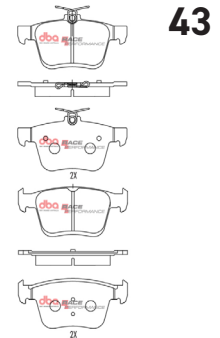

Audi A4 1LA 2007 - 2014 F

Part No : **DB2186RP**

Barcode : **9316391482709**

DESCRIPTION & DIMENSIONS (mm)			
Set Contains	4 Pads		
Pad Overall Length	188	Pad Overall Length	188
Pad Overall Height	73.9	Pad Overall Height	68.3
Pad Thickness	17.7	Pad Thickness	17.7
Position	Front		
Year	2007 - 2014		

Audi RS3 8VA 2015-on F
8 Pads in set

Part No : DB15005RP

Barcode : 9316391482891

DESCRIPTION & DIMENSIONS (mm)			
Set Contains	4 Pads		
Pad Overall Length	95.3	Pad Overall Length	
Pad Overall Height	74.3	Pad Overall Height	
Pad Thickness	14.7	Pad Thickness	
Position	Front		
Year	2015 ->		

**Audi TT/A3/Skoda Octavia/
Volkswagon Golf/Tiguan 2012 - On F**

Part No : DB2383RP

Barcode : 9316391482624

DESCRIPTION & DIMENSIONS (mm)			
Set Contains	4 Pads		
Pad Overall Length	160.2	Pad Overall Length	
Pad Overall Height	65.4	Pad Overall Height	
Pad Thickness	18.9	Pad Thickness	
Position	Front		
Year	2012 ->		

**Audi TT/A3/Skoda Octavia/
Volkswagon Golf/Tiguan 2012 - On F**

Part No : DB2384RP

Barcode : 9316391482631

DESCRIPTION & DIMENSIONS (mm)			
Set Contains	4 Pads		
Pad Overall Length	123.2	Pad Overall Length	123.2
Pad Overall Height	61.4	Pad Overall Height	56.3
Pad Thickness	15.5	Pad Thickness	15.5
Position	Rear		
Year	2012 ->		