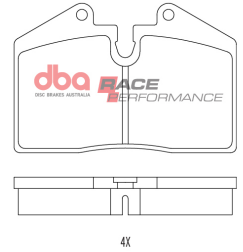

HSV VY Harrop Kit R

Part No : **DB1356RP**
Barcode : **9316391482549**

DESCRIPTION & DIMENSIONS (mm)			
Set Contains	4 Pads		
Pad Overall Length	97.8	Pad Overall Length	
Pad Overall Height	50	Pad Overall Height	
Pad Thickness	16.5	Pad Thickness	
Position	Rear		
Year	1997 - 2006		