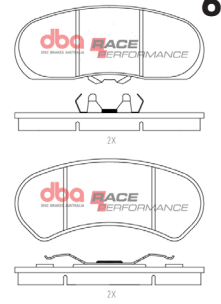

64

FPV FR / NISSAN GT-R R35 R

Part No : **DB1935RP**

Barcode : **9316391482419**

DESCRIPTION & DIMENSIONS (mm)			
Set Contains	4 Pads		
Pad Overall Length	131.5	Pad Overall Length	
Pad Overall Height	67	Pad Overall Height	
Pad Thickness	16.8	Pad Thickness	
Position	Front & Rear		
Year	2004 - 2014		

65

Holden HQ -HJ

Part No : DB6RP

Barcode : 9316391482907

DESCRIPTION & DIMENSIONS (mm)			
Set Contains	4 Pads		
Pad Overall Length	139.4	Pad Overall Length	139.3
Pad Overall Height	54.4	Pad Overall Height	60.8
Pad Thickness	13.1	Pad Thickness	13.1
Position	Front		
Year	1971 - 1976		

Honda 1990-2006 F

Part No : DB1206RP

Barcode : 9316391482648

DESCRIPTION & DIMENSIONS (mm)			
Set Contains	4 Pads		
Pad Overall Length	148.7	Pad Overall Length	
Pad Overall Height	57.8	Pad Overall Height	
Pad Thickness	16.7	Pad Thickness	
Position	Front		
Year	1990 - 2006		