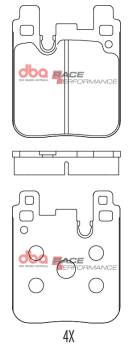

46

**BMW 1,2,3,4 F20 /
F30 SERIES F**

Part No : DB2299RP

Barcode : 9316391482600

DESCRIPTION & DIMENSIONS (mm)			
Set Contains	4 Pads		
Pad Overall Length	112.3	Pad Overall Length	
Pad Overall Height	72.5	Pad Overall Height	
Pad Thickness	16.9	Pad Thickness	
Position	Front		
Year	2011 - 2022		

47

BMW M4 F82 / F83 R

Part No : DB15127RP

Barcode : 9316391482617

DESCRIPTION & DIMENSIONS (mm)			
Set Contains	4 Pads		
Pad Overall Length	71.8	Pad Overall Length	
Pad Overall Height	64	Pad Overall Height	
Pad Thickness	15.8	Pad Thickness	
Position	Rear		
Year	2012 ->		

48

BMW Z4 Roadster / 3 Series F

Part No : DB1414RP

Barcode : 9316391482808

DESCRIPTION & DIMENSIONS (mm)			
Set Contains	4 Pads		
Pad Overall Length	150.3	Pad Overall Length	
Pad Overall Height	57.7	Pad Overall Height	
Pad Thickness	16.6	Pad Thickness	
Position	Front		
Year	1991 - 2009		

49

BMW Z4 Roadster / 3 Series R

Part No : DB1415RP

Barcode : 9316391482815

DESCRIPTION & DIMENSIONS (mm)			
Set Contains	4 Pads		
Pad Overall Length	123.2	Pad Overall Length	
Pad Overall Height	40.7	Pad Overall Height	
Pad Thickness	16	Pad Thickness	
Position	Rear		
Year	1991 - 2009		