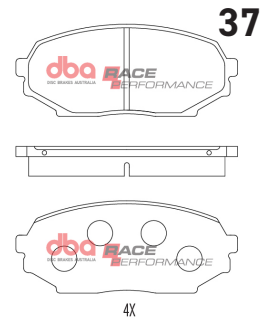

34

HSV VZ - VE AP 4 piston F or R

Part No : DB1938RP
Barcode : 9316391482471

DESCRIPTION & DIMENSIONS (mm)			
Set Contains	4 Pads		
Pad Overall Length	130	Pad Overall Length	
Pad Overall Height	81.6	Pad Overall Height	
Pad Thickness	15.7	Pad Thickness	
Position	Front - Rear		
Year	2003 - 2014		

35

Hyundai/Kia & Ssangyong
1991-2014 F

Part No : **DB1167RP**

Barcode : **9316391482563**

DESCRIPTION & DIMENSIONS (mm)			
Set Contains	4 Pads		
Pad Overall Length	137.2	Pad Overall Length	
Pad Overall Height	54.2	Pad Overall Height	
Pad Thickness	16.9	Pad Thickness	
Position	Front		
Year	1991 - 2014		

MAZDA MX5 NA, 89 - 93 F

Part No : **DB1178RP**

Barcode : **9316391482822**

DESCRIPTION & DIMENSIONS (mm)			
Set Contains	4 Pads		
Pad Overall Length	110.1	Pad Overall Length	
Pad Overall Height	46	Pad Overall Height	
Pad Thickness	14.4	Pad Thickness	
Position	Front		
Year	1989 - 1993		