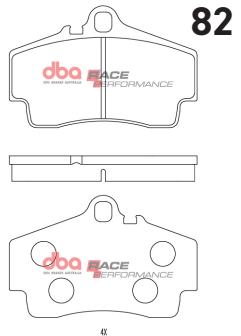

Porsche Boxter R

Part No : **DB1467RP**
Barcode : **9316391482846**

DESCRIPTION & DIMENSIONS (mm)			
Set Contains	4 Pads		
Pad Overall Length	112	Pad Overall Length	
Pad Overall Height	73	Pad Overall Height	
Pad Thickness	15.2	Pad Thickness	
Position	Rear		
Year	2016->