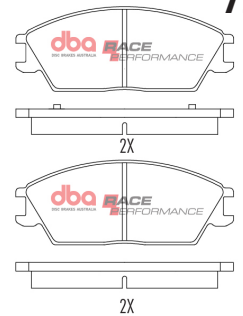

HSV VY Harrop Kit R

Part No : **DB1356RP**
Barcode : **9316391482549**

DESCRIPTION & DIMENSIONS (mm)			
Set Contains	4 Pads		
Pad Overall Length	97.8	Pad Overall Length	
Pad Overall Height	50	Pad Overall Height	
Pad Thickness	16.5	Pad Thickness	
Position	Rear		
Year	1997 - 2006		

71

Hyundai 1986-2014 F

Part No : **DB1252RP**
Barcode : **9316391482556**

DESCRIPTION & DIMENSIONS (mm)			
Set Contains	4 Pads		
Pad Overall Length	127.2	Pad Overall Length	
Pad Overall Height	49.5	Pad Overall Height	
Pad Thickness	15	Pad Thickness	
Position	Front		
Year	1986 - 2014		