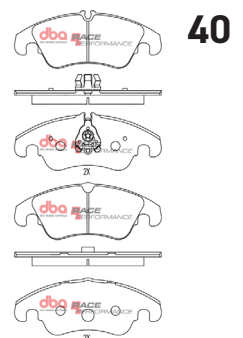

MAZDA MX5 NA, 89 - 93 F

Part No : **DB1178RP**

Barcode : **9316391482822**

DESCRIPTION & DIMENSIONS (mm)			
Set Contains	4 Pads		
Pad Overall Length	110.1	Pad Overall Length	
Pad Overall Height	46	Pad Overall Height	
Pad Thickness	14.4	Pad Thickness	
Position	Front		
Year	1989 - 1993		

Audi 2005 - on F

Part No : **DB2210RP**

Barcode : **9316391482716**

DESCRIPTION & DIMENSIONS (mm)			
Set Contains	4 Pads		
Pad Overall Length	155.4	Pad Overall Length	156.5
Pad Overall Height	73	Pad Overall Height	73
Pad Thickness	17.8	Pad Thickness	17.8
Position	Front		
Year	2005 ->		

Audi A4 1LA 2007 - 2014 F

Part No : **DB2186RP**

Barcode : **9316391482709**

DESCRIPTION & DIMENSIONS (mm)			
Set Contains	4 Pads		
Pad Overall Length	188	Pad Overall Length	188
Pad Overall Height	73.9	Pad Overall Height	68.3
Pad Thickness	17.7	Pad Thickness	17.7
Position	Front		
Year	2007 - 2014		