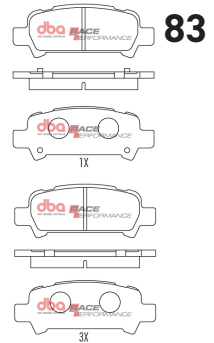

Subaru 1997-2003 R

Part No : **DB1379RP**
Barcode : **9316391482754**

DESCRIPTION & DIMENSIONS (mm)			
Set Contains	4 Pads		
Pad Overall Length	108.4	Pad Overall Length	
Pad Overall Height	41.5	Pad Overall Height	
Pad Thickness	13.8	Pad Thickness	
Position	Rear		
Year	1997 - 2003