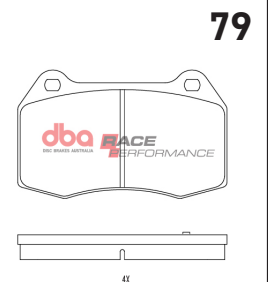

**Nissan 350Z & Skyline
1990-2009 F**

Part No : DB1520RP
Barcode : 9316391482518

DESCRIPTION & DIMENSIONS (mm)			
Set Contains	4 Pads		
Pad Overall Length	119.8	Pad Overall Length	
Pad Overall Height	73.5	Pad Overall Height	
Pad Thickness	14.5	Pad Thickness	
Position	Front		
Year	1990 - 2009