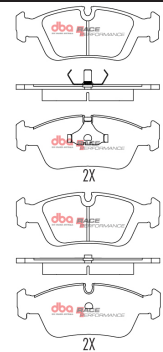

4000SERIES

28

SUZUKI CELERIO LF 1.0L

Part No : **DBA1951**

Barcode : **9316391480996**

DESCRIPTION & DIMENSIONS (mm)

Surface Design	Drum
Vent Design	Drum
Diameter	180
Height	50.5
Thickness	
Min/Max Thickness	
Centre Hole	62
No. Bolts	4
Position	Rear
Year Manufactured	02/2015 - 02/2018

STREETSERIES

29

TOYOTA HI-ACE

Part No : **DBA1760**

Barcode : **9316391176004**

DESCRIPTION & DIMENSIONS (mm)

Surface Design	Drum
Vent Design	Drum
Diameter	270
Height	81
Thickness	
Min/Max Thickness	
Centre Hole	67
No. Bolts	5
Position	Rear
Year Manufactured	1995 - 2005

STREETSERIES

30

BMW & MG 1999-2014 F

Part No : DB1522RP
Barcode : 9316391482853

DESCRIPTION & DIMENSIONS (mm)			
Set Contains	4 Pads		
Pad Overall Length	156.4	Pad Overall Length	155.3
Pad Overall Height	63.6	Pad Overall Height	63.6
Pad Thickness	19.1	Pad Thickness	19.1
Position	Front		
Year	1999 - 2014		

31

BMW 318 94 - 99 F

Part No : DB1224RP
Barcode : 9316391482839

DESCRIPTION & DIMENSIONS (mm)			
Set Contains	4 Pads		
Pad Overall Length	151.4	Pad Overall Length	
Pad Overall Height	57.3	Pad Overall Height	
Pad Thickness	17	Pad Thickness	
Position	Front		
Year	1994 - 1999		