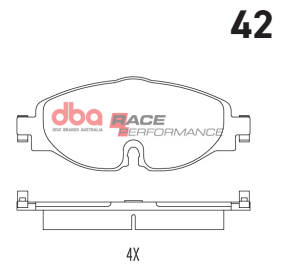

Audi 2005 - on F

Part No : **DB2210RP**

Barcode : **9316391482716**

DESCRIPTION & DIMENSIONS (mm)			
Set Contains	4 Pads		
Pad Overall Length	155.4	Pad Overall Length	156.5
Pad Overall Height	73	Pad Overall Height	73
Pad Thickness	17.8	Pad Thickness	17.8
Position	Front		
Year	2005 ->		

Audi A4 1LA 2007 - 2014 F

Part No : **DB2186RP**

Barcode : **9316391482709**

DESCRIPTION & DIMENSIONS (mm)			
Set Contains	4 Pads		
Pad Overall Length	188	Pad Overall Length	188
Pad Overall Height	73.9	Pad Overall Height	68.3
Pad Thickness	17.7	Pad Thickness	17.7
Position	Front		
Year	2007 - 2014		

Audi RS3 8VA 2015-on F
8 Pads in set

Part No : DB15005RP

Barcode : 9316391482891

DESCRIPTION & DIMENSIONS (mm)			
Set Contains	4 Pads		
Pad Overall Length	95.3	Pad Overall Length	
Pad Overall Height	74.3	Pad Overall Height	
Pad Thickness	14.7	Pad Thickness	
Position	Front		
Year	2015 ->		

**Audi TT/A3/Skoda Octavia/
Volkswagon Golf/Tiguan 2012 - On F**

Part No : DB2383RP

Barcode : 9316391482624

DESCRIPTION & DIMENSIONS (mm)			
Set Contains	4 Pads		
Pad Overall Length	160.2	Pad Overall Length	
Pad Overall Height	65.4	Pad Overall Height	
Pad Thickness	18.9	Pad Thickness	
Position	Front		
Year	2012 ->		