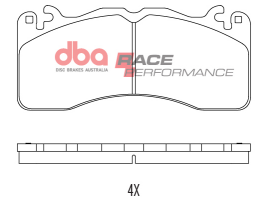

60

Ford Falcon BA XR6 XR8 with
C5 C6 Caliper / FPV with
PBR Caliper 2002-2005 F

Part No : **DB7599RP**

Barcode : **9316391482679**

DESCRIPTION & DIMENSIONS (mm)			
Set Contains	4 Pads		
Pad Overall Length	183.6	Pad Overall Length	
Pad Overall Height	63.1	Pad Overall Height	
Pad Thickness	14.6	Pad Thickness	
Position	Front		
Year	2002 - 2005		

61

Ford Mustang 2015
Brembo 6 Piston F

Part No : **DB9021RP**

Barcode : **9316391482570**

DESCRIPTION & DIMENSIONS (mm)			
Set Contains	4 Pads		
Pad Overall Length	189.7	Pad Overall Length	
Pad Overall Height	85	Pad Overall Height	
Pad Thickness	15.6	Pad Thickness	
Position	Front		
Year	2014 ->		

62

Ford Mustang 2015
Single Piston R

Part No : **DB9022RP**

Barcode : **9316391482587**

DESCRIPTION & DIMENSIONS (mm)			
Set Contains	4 Pads		
Pad Overall Length	126.6	Pad Overall Length	
Pad Overall Height	47.3	Pad Overall Height	
Pad Thickness	16.5	Pad Thickness	
Position	Rear		
Year	2014 ->		