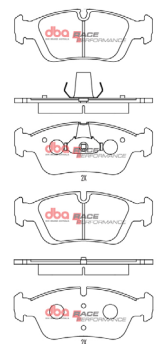

46

**BMW 1,2,3,4 F20 /
F30 SERIES F**

Part No : DB2299RP

Barcode : 9316391482600

DESCRIPTION & DIMENSIONS (mm)			
Set Contains	4 Pads		
Pad Overall Length	112.3	Pad Overall Length	
Pad Overall Height	72.5	Pad Overall Height	
Pad Thickness	16.9	Pad Thickness	
Position	Front		
Year	2011 - 2022		

47

BMW M4 F82 / F83 R

Part No : DB15127RP

Barcode : 9316391482617

DESCRIPTION & DIMENSIONS (mm)			
Set Contains	4 Pads		
Pad Overall Length	71.8	Pad Overall Length	
Pad Overall Height	64	Pad Overall Height	
Pad Thickness	15.8	Pad Thickness	
Position	Rear		
Year	2012 ->		

48

BMW Z4 Roadster / 3 Series F

Part No : DB1414RP

Barcode : 9316391482808

DESCRIPTION & DIMENSIONS (mm)			
Set Contains	4 Pads		
Pad Overall Length	150.3	Pad Overall Length	
Pad Overall Height	57.7	Pad Overall Height	
Pad Thickness	16.6	Pad Thickness	
Position	Front		
Year	1991 - 2009		

49

BMW Z4 Roadster / 3 Series R

Part No : DB1415RP

Barcode : 9316391482815

DESCRIPTION & DIMENSIONS (mm)			
Set Contains	4 Pads		
Pad Overall Length	123.2	Pad Overall Length	
Pad Overall Height	40.7	Pad Overall Height	
Pad Thickness	16	Pad Thickness	
Position	Rear		
Year	1991 - 2009		