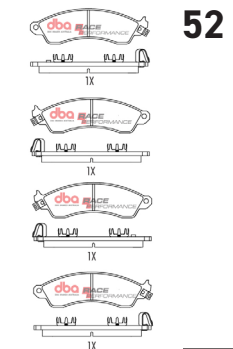

49

BMW Z4 Roadster / 3 Series R

Part No : DB1415RP

Barcode : 9316391482815

DESCRIPTION & DIMENSIONS (mm)			
Set Contains	4 Pads		
Pad Overall Length	123.2	Pad Overall Length	
Pad Overall Height	40.7	Pad Overall Height	
Pad Thickness	16	Pad Thickness	
Position	Rear		
Year	1991 - 2009		

50

Chev & Holden 2006-2014 F

Part No : DB1765RP
Barcode : 9316391482655

DESCRIPTION & DIMENSIONS (mm)			
Set Contains	4 Pads		
Pad Overall Length	153.4	Pad Overall Length	
Pad Overall Height	52.6	Pad Overall Height	
Pad Thickness	16	Pad Thickness	
Position	Front		
Year	2006 - 2014		

Chev/Ford/ Holden & Pontiac 1988-2002 F

Part No : DB1353RP
Barcode : 9316391482594

DESCRIPTION & DIMENSIONS (mm)			
Set Contains	4 Pads		
Pad Overall Length	131.8	Pad Overall Length	
Pad Overall Height	70.6	Pad Overall Height	
Pad Thickness	16.5	Pad Thickness	
Position	Front		
Year	1988 - 2002		

Chevrolet Camaro/Corvette F

Part No : DB8943RP
Barcode : 9316391482877

DESCRIPTION & DIMENSIONS (mm)			
Set Contains	4 Pads		
Pad Overall Length	109.4	Pad Overall Length	
Pad Overall Height	62	Pad Overall Height	
Pad Thickness	15	Pad Thickness	
Position	Front		
Year	2004		