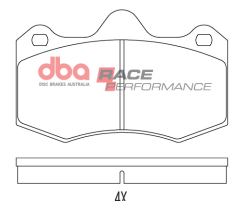

33

Holden HSV Harrop 4 piston VT-VX F

Part No : DB1355RP
Barcode : 9316391482532

DESCRIPTION & DIMENSIONS (mm)			
Set Contains	4 Pads		
Pad Overall Length	131.8	Pad Overall Length	
Pad Overall Height	70.6	Pad Overall Height	
Pad Thickness	16.5	Pad Thickness	
Position	Front		
Year	1999 - 2007		

34

HSV VZ - VE AP 4 piston F or R

Part No : DB1938RP
Barcode : 9316391482471

DESCRIPTION & DIMENSIONS (mm)			
Set Contains	4 Pads		
Pad Overall Length	130	Pad Overall Length	
Pad Overall Height	81.6	Pad Overall Height	
Pad Thickness	15.7	Pad Thickness	
Position	Front - Rear		
Year	2003 - 2014		

35

Hyundai/Kia & Ssangyong
1991-2014 F

Part No : **DB1167RP**

Barcode : **9316391482563**

DESCRIPTION & DIMENSIONS (mm)			
Set Contains	4 Pads		
Pad Overall Length	137.2	Pad Overall Length	
Pad Overall Height	54.2	Pad Overall Height	
Pad Thickness	16.9	Pad Thickness	
Position	Front		
Year	1991 - 2014		