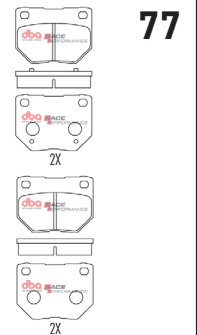

65

Holden HQ -HJ

Part No : DB6RP

Barcode : 9316391482907

DESCRIPTION & DIMENSIONS (mm)			
Set Contains	4 Pads		
Pad Overall Length	139.4	Pad Overall Length	139.3
Pad Overall Height	54.4	Pad Overall Height	60.8
Pad Thickness	13.1	Pad Thickness	13.1
Position	Front		
Year	1971 - 1976		

74

Mazda RX7 1986 - 2002 F

Part No : **DB416RP**
Barcode : **9316391482792**

DESCRIPTION & DIMENSIONS (mm)			
Set Contains	4 Pads		
Pad Overall Length	106.6	Pad Overall Length	
Pad Overall Height	67.3	Pad Overall Height	
Pad Thickness	14.5	Pad Thickness	
Position	Front		
Year	1986 - 2002		

75

Mitsubishi Lancer 2007 - 2017 R

Part No : DB2215RP
Barcode : 9316391482693

DESCRIPTION & DIMENSIONS (mm)			
Set Contains	4 Pads		
Pad Overall Length	86.7	Pad Overall Length	
Pad Overall Height	63.5	Pad Overall Height	
Pad Thickness	13.6	Pad Thickness	
Position	Rear		
Year	2007 - 2017		

Nissan & Subaru 1989-2007 R

Part No : DB1220RP
Barcode : 9316391482747

DESCRIPTION & DIMENSIONS (mm)			
Set Contains	4 Pads		
Pad Overall Length	73.2	Pad Overall Length	
Pad Overall Height	54.6	Pad Overall Height	
Pad Thickness	15.8	Pad Thickness	
Position	Rear		
Year	1989 - 2007		