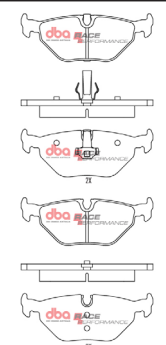

47

BMW M4 F82 / F83 R

Part No : DB15127RP

Barcode : 9316391482617

DESCRIPTION & DIMENSIONS (mm)			
Set Contains	4 Pads		
Pad Overall Length	71.8	Pad Overall Length	
Pad Overall Height	64	Pad Overall Height	
Pad Thickness	15.8	Pad Thickness	
Position	Rear		
Year	2012 ->		

48

BMW Z4 Roadster / 3 Series F

Part No : DB1414RP

Barcode : 9316391482808

DESCRIPTION & DIMENSIONS (mm)			
Set Contains	4 Pads		
Pad Overall Length	150.3	Pad Overall Length	
Pad Overall Height	57.7	Pad Overall Height	
Pad Thickness	16.6	Pad Thickness	
Position	Front		
Year	1991 - 2009		

49

BMW Z4 Roadster / 3 Series R

Part No : DB1415RP

Barcode : 9316391482815

DESCRIPTION & DIMENSIONS (mm)			
Set Contains	4 Pads		
Pad Overall Length	123.2	Pad Overall Length	
Pad Overall Height	40.7	Pad Overall Height	
Pad Thickness	16	Pad Thickness	
Position	Rear		
Year	1991 - 2009		

50

Chev & Holden 2006-2014 F

Part No : DB1765RP
Barcode : 9316391482655

DESCRIPTION & DIMENSIONS (mm)			
Set Contains	4 Pads		
Pad Overall Length	153.4	Pad Overall Length	
Pad Overall Height	52.6	Pad Overall Height	
Pad Thickness	16	Pad Thickness	
Position	Front		
Year	2006 - 2014		