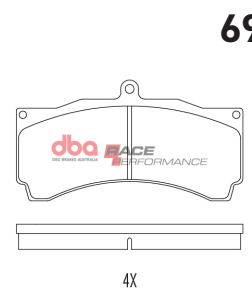

65

Holden HQ -HJ

Part No : DB6RP

Barcode : 9316391482907

DESCRIPTION & DIMENSIONS (mm)			
Set Contains	4 Pads		
Pad Overall Length	139.4	Pad Overall Length	139.3
Pad Overall Height	54.4	Pad Overall Height	60.8
Pad Thickness	13.1	Pad Thickness	13.1
Position	Front		
Year	1971 - 1976		

Honda 1990-2006 F

Part No : DB1206RP

Barcode : 9316391482648

DESCRIPTION & DIMENSIONS (mm)			
Set Contains	4 Pads		
Pad Overall Length	148.7	Pad Overall Length	
Pad Overall Height	57.8	Pad Overall Height	
Pad Thickness	16.7	Pad Thickness	
Position	Front		
Year	1990 - 2006		

**HSV VE MALOO /
GTO HSV / VZ R8 R**

Part No : DB1934RP

Barcode : 9316391482402

DESCRIPTION & DIMENSIONS (mm)			
Set Contains	4 Pads		
Pad Overall Length	113.4	Pad Overall Length	
Pad Overall Height	59.2	Pad Overall Height	
Pad Thickness	15.1	Pad Thickness	
Position	Rear		
Year	2004 - 2007		

HSV F

Part No : DB1933RP

Barcode : 9316391482396

DESCRIPTION & DIMENSIONS (mm)			
Set Contains	4 Pads		
Pad Overall Length	151.8	Pad Overall Length	
Pad Overall Height	81	Pad Overall Height	
Pad Thickness	16.8	Pad Thickness	
Position	Front		
Year	1999 - 2013		