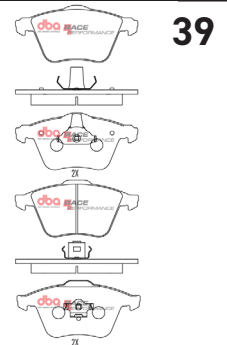

MAZDA MX5 NA, 89 - 93 F

Part No : **DB1178RP**

Barcode : **9316391482822**

DESCRIPTION & DIMENSIONS (mm)			
Set Contains	4 Pads		
Pad Overall Length	110.1	Pad Overall Length	
Pad Overall Height	46	Pad Overall Height	
Pad Thickness	14.4	Pad Thickness	
Position	Front		
Year	1989 - 1993		

VE SS REDLINE EDITION /
MITSUBISHI LANCER EVO S8/ SUBARU
& VOLVO 1998-2014 F

Part No : **DB1678RP**

Barcode : **9316391482488**

DESCRIPTION & DIMENSIONS (mm)			
Set Contains	4 Pads		
Pad Overall Length	131.7	Pad Overall Length	
Pad Overall Height	77.3	Pad Overall Height	
Pad Thickness	14	Pad Thickness	
Position	Front		
Year	1998 - 2014		

Audi 2005 - on F

Part No : **DB2210RP**

Barcode : **9316391482716**

DESCRIPTION & DIMENSIONS (mm)			
Set Contains	4 Pads		
Pad Overall Length	155.4	Pad Overall Length	156.5
Pad Overall Height	73	Pad Overall Height	73
Pad Thickness	17.8	Pad Thickness	17.8
Position	Front		
Year	2005 ->		

Audi A4 1LA 2007 - 2014 F

Part No : **DB2186RP**

Barcode : **9316391482709**

DESCRIPTION & DIMENSIONS (mm)			
Set Contains	4 Pads		
Pad Overall Length	188	Pad Overall Length	188
Pad Overall Height	73.9	Pad Overall Height	68.3
Pad Thickness	17.7	Pad Thickness	17.7
Position	Front		
Year	2007 - 2014		