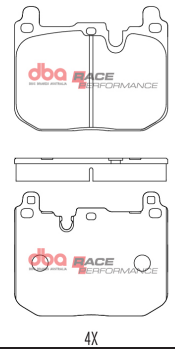

**BMW & Range Rover
1993-2013 R**

Part No : DB1397RP

Barcode : 9316391482860

DESCRIPTION & DIMENSIONS (mm)			
Set Contains	4 Pads		
Pad Overall Length	123.3	Pad Overall Length	
Pad Overall Height	59.5	Pad Overall Height	
Pad Thickness	16.3	Pad Thickness	
Position	Rear		
Year	1993 - 2013		

46

**BMW 1,2,3,4 F20 /
F30 SERIES F**

Part No : DB2299RP

Barcode : 9316391482600

DESCRIPTION & DIMENSIONS (mm)			
Set Contains	4 Pads		
Pad Overall Length	112.3	Pad Overall Length	
Pad Overall Height	72.5	Pad Overall Height	
Pad Thickness	16.9	Pad Thickness	
Position	Front		
Year	2011 - 2022		

47

BMW M4 F82 / F83 R

Part No : DB15127RP

Barcode : 9316391482617

DESCRIPTION & DIMENSIONS (mm)			
Set Contains	4 Pads		
Pad Overall Length	71.8	Pad Overall Length	
Pad Overall Height	64	Pad Overall Height	
Pad Thickness	15.8	Pad Thickness	
Position	Rear		
Year	2012 ->		

48

BMW Z4 Roadster / 3 Series F

Part No : DB1414RP

Barcode : 9316391482808

DESCRIPTION & DIMENSIONS (mm)			
Set Contains	4 Pads		
Pad Overall Length	150.3	Pad Overall Length	
Pad Overall Height	57.7	Pad Overall Height	
Pad Thickness	16.6	Pad Thickness	
Position	Front		
Year	1991 - 2009		