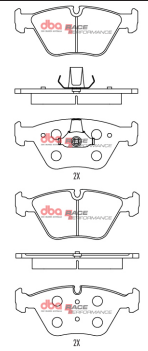

4000SERIES

28

SUZUKI CELERIO LF 1.0L

Part No : **DBA1951**

Barcode : **9316391480996**

DESCRIPTION & DIMENSIONS (mm)

Surface Design	Drum
Vent Design	Drum
Diameter	180
Height	50.5
Thickness	
Min/Max Thickness	
Centre Hole	62
No. Bolts	4
Position	Rear
Year Manufactured	02/2015 - 02/2018

STREETSERIES

29

TOYOTA HI-ACE

Part No : **DBA1760**

Barcode : **9316391176004**

DESCRIPTION & DIMENSIONS (mm)

Surface Design	Drum
Vent Design	Drum
Diameter	270
Height	81
Thickness	
Min/Max Thickness	
Centre Hole	67
No. Bolts	5
Position	Rear
Year Manufactured	1995 - 2005

STREETSERIES

30

BMW & MG 1999-2014 F

Part No : DB1522RP
Barcode : 9316391482853

DESCRIPTION & DIMENSIONS (mm)			
Set Contains	4 Pads		
Pad Overall Length	156.4	Pad Overall Length	155.3
Pad Overall Height	63.6	Pad Overall Height	63.6
Pad Thickness	19.1	Pad Thickness	19.1
Position	Front		
Year	1999 - 2014		

31

BMW 318 94 - 99 F

Part No : DB1224RP
Barcode : 9316391482839

DESCRIPTION & DIMENSIONS (mm)			
Set Contains	4 Pads		
Pad Overall Length	151.4	Pad Overall Length	
Pad Overall Height	57.3	Pad Overall Height	
Pad Thickness	17	Pad Thickness	
Position	Front		
Year	1994 - 1999		