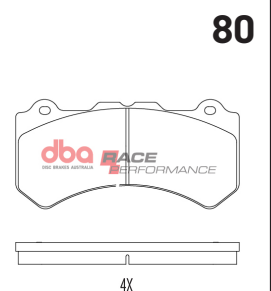

**Nissan GTR/
Jeep Grand Cherokee/
Cadillac CTS/Chevrolet Camaro F**

Part No : DB2375RP
Barcode : 9316391482761

DESCRIPTION & DIMENSIONS (mm)			
Set Contains	4 Pads		
Pad Overall Length	189.7	Pad Overall Length	
Pad Overall Height	93	Pad Overall Height	
Pad Thickness	15.4	Pad Thickness	
Position	Front		
Year	2012 ->