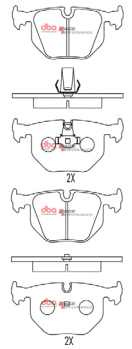

**Audi/BMW/Skoda &
VW 2004-2014 R**

Part No : DB1865RP

Barcode : 9316391482730

DESCRIPTION & DIMENSIONS (mm)			
Set Contains	4 Pads		
Pad Overall Length	105.4	Pad Overall Length	
Pad Overall Height	55.8	Pad Overall Height	
Pad Thickness	16	Pad Thickness	
Position	Rear		
Year	2004 - 2014		

**Audi/Citroen/Peugeot/Skoda &
VW 2004-2014 F- on F**

Part No : DB1849RP

Barcode : 9316391482723

DESCRIPTION & DIMENSIONS (mm)			
Set Contains	4 Pads		
Pad Overall Length	156.5	Pad Overall Length	155.2
Pad Overall Height	71.7	Pad Overall Height	66.1
Pad Thickness	19.3	Pad Thickness	19.3
Position	Front		
Year	2004 - 2014		

**BMW & Range Rover
1993-2013 R**

Part No : DB1397RP

Barcode : 9316391482860

DESCRIPTION & DIMENSIONS (mm)			
Set Contains	4 Pads		
Pad Overall Length	123.3	Pad Overall Length	
Pad Overall Height	59.5	Pad Overall Height	
Pad Thickness	16.3	Pad Thickness	
Position	Rear		
Year	1993 - 2013		

46

**BMW 1,2,3,4 F20 /
F30 SERIES F**

Part No : DB2299RP

Barcode : 9316391482600

DESCRIPTION & DIMENSIONS (mm)			
Set Contains	4 Pads		
Pad Overall Length	112.3	Pad Overall Length	
Pad Overall Height	72.5	Pad Overall Height	
Pad Thickness	16.9	Pad Thickness	
Position	Front		
Year	2011 - 2022		