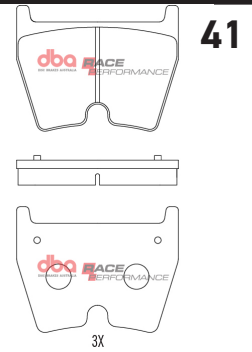

Audi 2005 - on F

Part No : **DB2210RP**

Barcode : **9316391482716**

DESCRIPTION & DIMENSIONS (mm)			
Set Contains	4 Pads		
Pad Overall Length	155.4	Pad Overall Length	156.5
Pad Overall Height	73	Pad Overall Height	73
Pad Thickness	17.8	Pad Thickness	17.8
Position	Front		
Year	2005 ->		

Audi A4 1LA 2007 - 2014 F

Part No : **DB2186RP**

Barcode : **9316391482709**

DESCRIPTION & DIMENSIONS (mm)			
Set Contains	4 Pads		
Pad Overall Length	188	Pad Overall Length	188
Pad Overall Height	73.9	Pad Overall Height	68.3
Pad Thickness	17.7	Pad Thickness	17.7
Position	Front		
Year	2007 - 2014		

Audi RS3 8VA 2015-on F
8 Pads in set

Part No : DB15005RP

Barcode : 9316391482891

DESCRIPTION & DIMENSIONS (mm)			
Set Contains	4 Pads		
Pad Overall Length	95.3	Pad Overall Length	
Pad Overall Height	74.3	Pad Overall Height	
Pad Thickness	14.7	Pad Thickness	
Position	Front		
Year	2015 ->		

**Audi TT/A3/Skoda Octavia/
Volkswagon Golf/Tiguan 2012 - On F**

Part No : DB2383RP

Barcode : 9316391482624

DESCRIPTION & DIMENSIONS (mm)			
Set Contains	4 Pads		
Pad Overall Length	160.2	Pad Overall Length	
Pad Overall Height	65.4	Pad Overall Height	
Pad Thickness	18.9	Pad Thickness	
Position	Front		
Year	2012 ->		