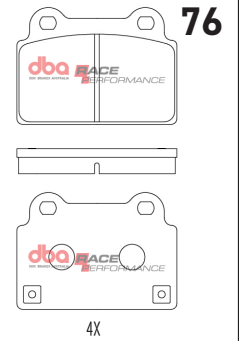

65

Holden HQ -HJ

Part No : DB6RP

Barcode : 9316391482907

DESCRIPTION & DIMENSIONS (mm)			
Set Contains	4 Pads		
Pad Overall Length	139.4	Pad Overall Length	139.3
Pad Overall Height	54.4	Pad Overall Height	60.8
Pad Thickness	13.1	Pad Thickness	13.1
Position	Front		
Year	1971 - 1976		

75

Mitsubishi Lancer 2007 - 2017 R

Part No : DB2215RP
Barcode : 9316391482693

DESCRIPTION & DIMENSIONS (mm)			
Set Contains	4 Pads		
Pad Overall Length	86.7	Pad Overall Length	
Pad Overall Height	63.5	Pad Overall Height	
Pad Thickness	13.6	Pad Thickness	
Position	Rear		
Year	2007 - 2017		