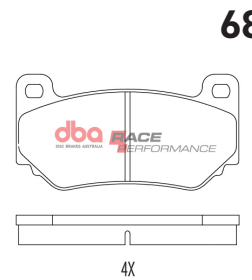

**HSV VE MALOO /
GTO HSV / VZ R8 R**

Part No : DB1934RP

Barcode : 9316391482402

DESCRIPTION & DIMENSIONS (mm)			
Set Contains	4 Pads		
Pad Overall Length	113.4	Pad Overall Length	
Pad Overall Height	59.2	Pad Overall Height	
Pad Thickness	15.1	Pad Thickness	
Position	Rear		
Year	2004 - 2007