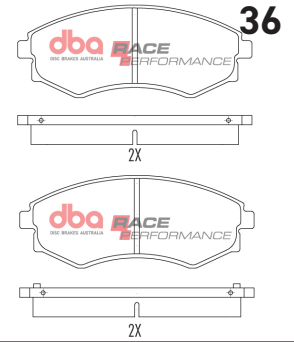

34

HSV VZ - VE AP 4 piston F or R

Part No : DB1938RP
Barcode : 9316391482471

DESCRIPTION & DIMENSIONS (mm)			
Set Contains	4 Pads		
Pad Overall Length	130	Pad Overall Length	
Pad Overall Height	81.6	Pad Overall Height	
Pad Thickness	15.7	Pad Thickness	
Position	Front - Rear		
Year	2003 - 2014		

35

Hyundai/Kia & Ssangyong
1991-2014 F

Part No : **DB1167RP**

Barcode : **9316391482563**

DESCRIPTION & DIMENSIONS (mm)			
Set Contains	4 Pads		
Pad Overall Length	137.2	Pad Overall Length	
Pad Overall Height	54.2	Pad Overall Height	
Pad Thickness	16.9	Pad Thickness	
Position	Front		
Year	1991 - 2014		

MAZDA MX5 NA, 89 - 93 F

Part No : **DB1178RP**

Barcode : **9316391482822**

DESCRIPTION & DIMENSIONS (mm)			
Set Contains	4 Pads		
Pad Overall Length	110.1	Pad Overall Length	
Pad Overall Height	46	Pad Overall Height	
Pad Thickness	14.4	Pad Thickness	
Position	Front		
Year	1989 - 1993		