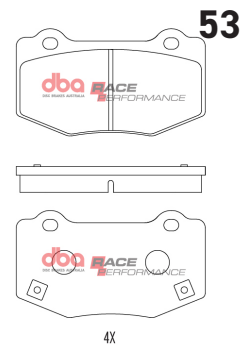

49

BMW Z4 Roadster / 3 Series R

Part No : DB1415RP

Barcode : 9316391482815

DESCRIPTION & DIMENSIONS (mm)			
Set Contains	4 Pads		
Pad Overall Length	123.2	Pad Overall Length	
Pad Overall Height	40.7	Pad Overall Height	
Pad Thickness	16	Pad Thickness	
Position	Rear		
Year	1991 - 2009		

50

Chev & Holden 2006-2014 F

Part No : DB1765RP
Barcode : 9316391482655

DESCRIPTION & DIMENSIONS (mm)			
Set Contains	4 Pads		
Pad Overall Length	153.4	Pad Overall Length	
Pad Overall Height	52.6	Pad Overall Height	
Pad Thickness	16	Pad Thickness	
Position	Front		
Year	2006 - 2014		

Chev/Ford/ Holden & Pontiac 1988-2002 F

Part No : DB1353RP
Barcode : 9316391482594

DESCRIPTION & DIMENSIONS (mm)			
Set Contains	4 Pads		
Pad Overall Length	131.8	Pad Overall Length	
Pad Overall Height	70.6	Pad Overall Height	
Pad Thickness	16.5	Pad Thickness	
Position	Front		
Year	1988 - 2002		

Chevrolet Camaro/Corvette F

Part No : DB8943RP
Barcode : 9316391482877

DESCRIPTION & DIMENSIONS (mm)			
Set Contains	4 Pads		
Pad Overall Length	109.4	Pad Overall Length	
Pad Overall Height	62	Pad Overall Height	
Pad Thickness	15	Pad Thickness	
Position	Front		
Year	2004		